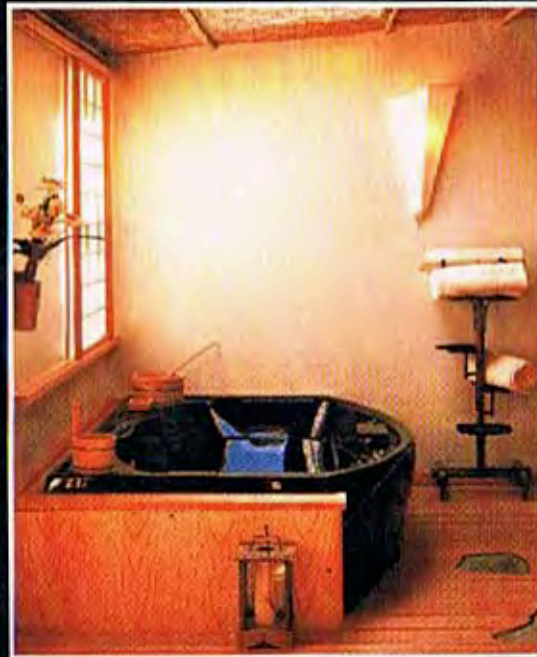

# SMALL SPACE LIVING

*design*

Norman Smith

*Photographer: Bill Reeves*

## CLASSICAL LIVING ROOM

Incorporating recessed lighting in the shelf and window niches highlights their recessive quality and visually lengthens the room.

Classically inspired detailing of pilasters and cornice gives a small scale living room the grandeur of a much larger space.